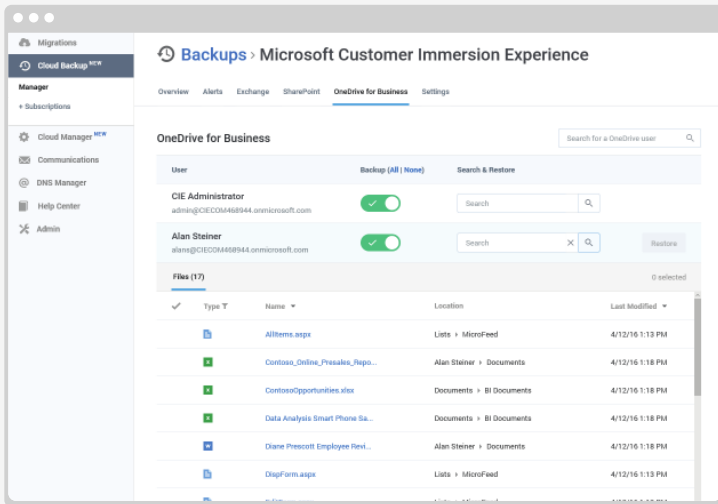

YOUR OPTIONS

No Backup Solution

Risk unpredictable and potentially devastating per-incident costs

Get back on track with SkyKick Cloud Backup

With SkyKick Cloud Backup lost data can be quickly found and restored right back where it was with no overwrites. That means peace of mind for you and almost no interruption to your business when data is lost.