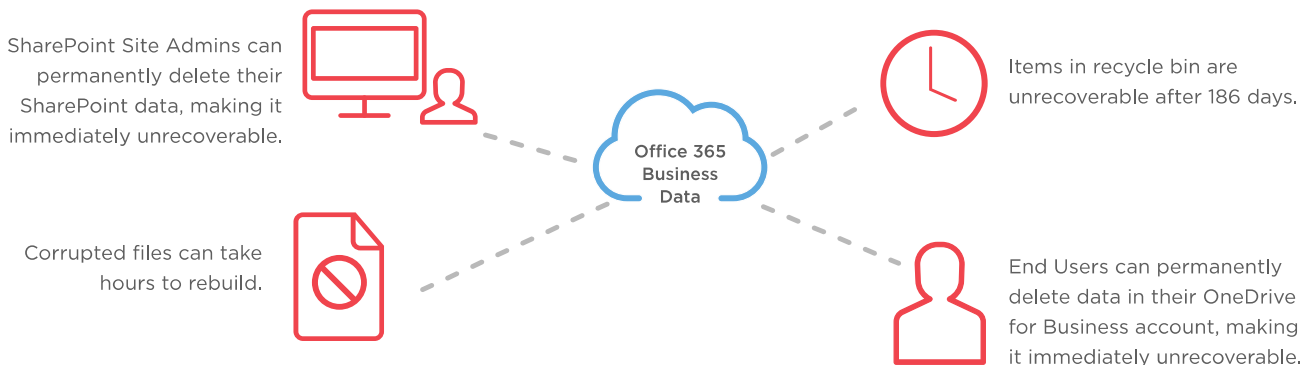

Causes of data loss in SharePoint and OneDrive for Business

¹January 2013 SaaS report by the Aberdeen Group. ²Graziadio Business Review - The Cost of Lost Data - 2003.